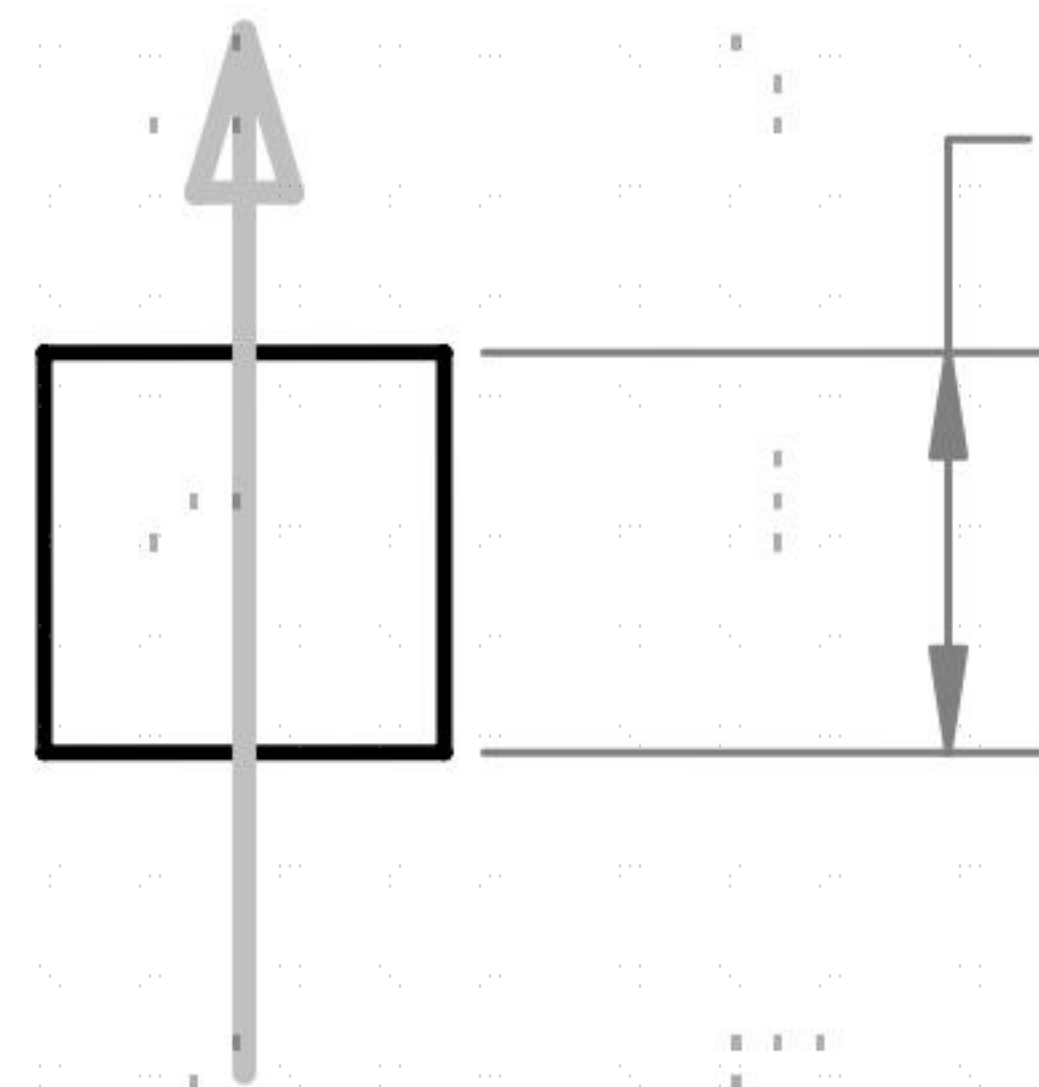

NORTH

PRODUCT ID: MCA02011

MATERIAL: ALNICO

SHAPE: CYLINDER

DIMENSION: 5/16" DIA. X 3/4" THICK

GRADE: ALNICO 2

MAGNETIZATION DIRECTION: AXIALLY MAGNETIZED

MAX OPERATING TEMP(C/F): 525/977